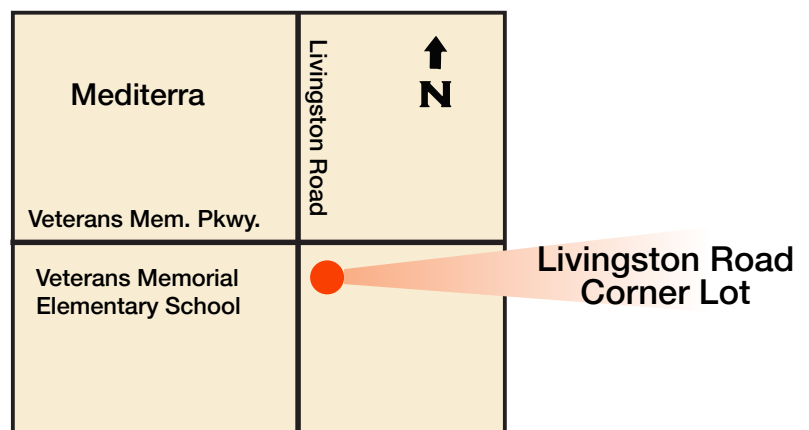

Livingston Road Corner Lot

Corner of Livingston Rd. & Veterans Memorial Pkwy. • Naples, FL 34103

Property Highlights

- County Zoning Designation: C1, Commercial
- Over 25,000 cars daily.
- This is the only commercial land on Livingston Road for the four miles between Bonita Beach Road to the North and Immokalee Road to the South
- Veterans Memorial Parkway is a future East/West corridor extending from U.S. 41 (Tamiami Trail) to the East of I-75