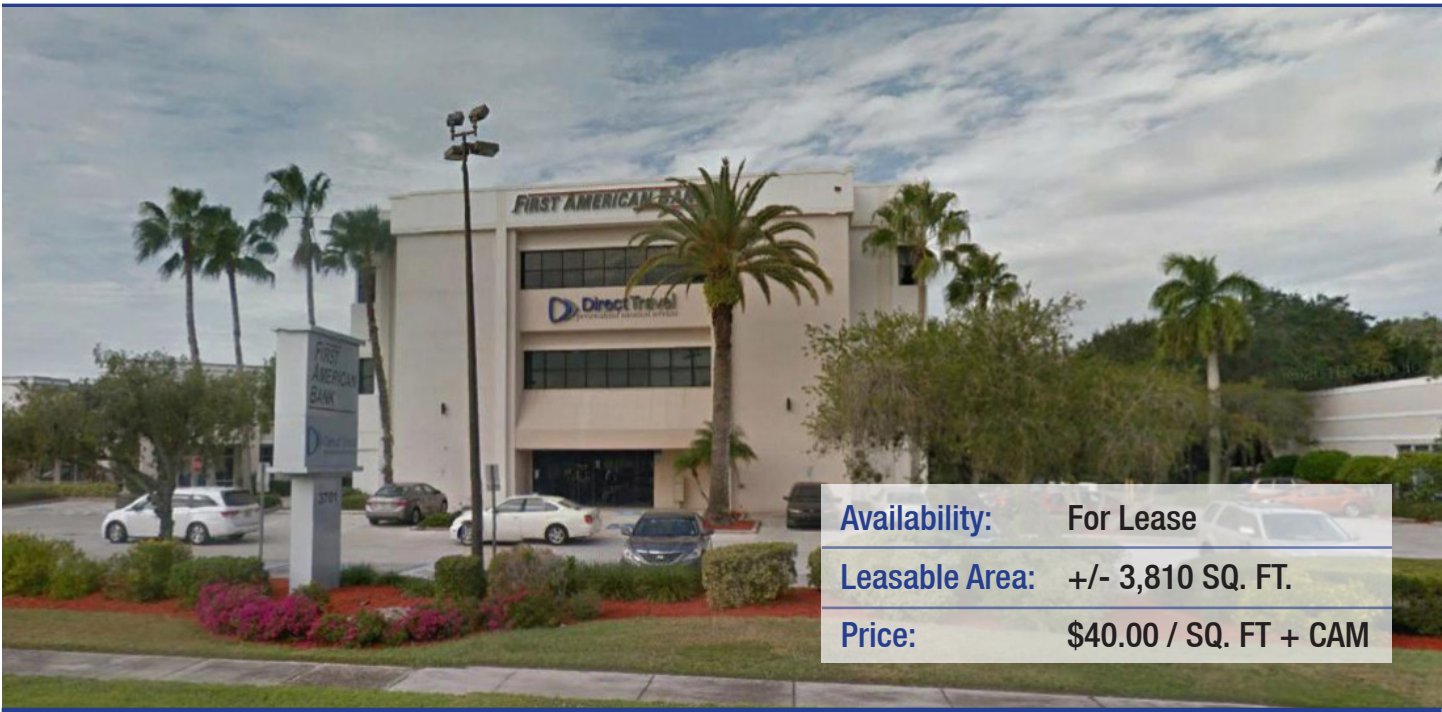

Parkshore Bank Branch

First Floor - 3701 Tamiami Trail North • Naples, FL 34103

Property Highlights

- Bank building 1st floor
- Vault and Drive Thru included
- Excellent visibility and access on U.S. 41
- Strong traffic counts