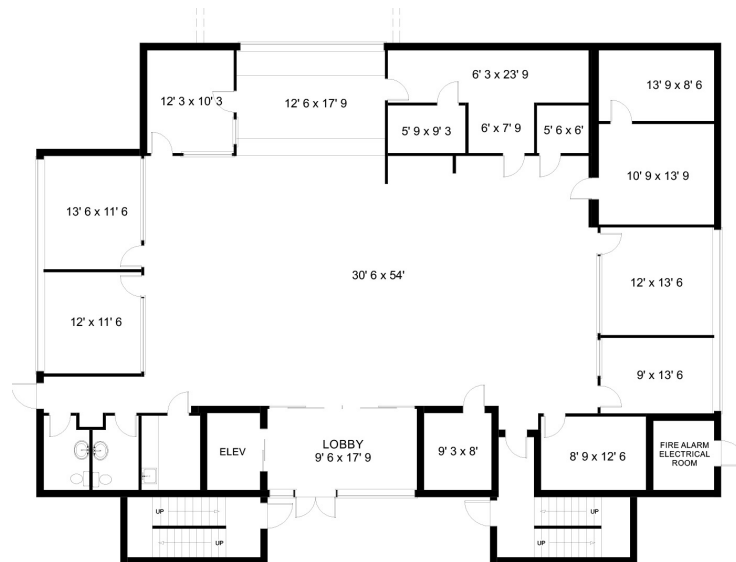

Parkshore Bank Branch

First Floor - 3701 Tamiami Trail North • Naples, FL 34103

Property Highlights

- Bank building 1st floor
- Vault and Drive Thru included
- Excellent visibility and access on U.S. 41
- Strong traffic counts