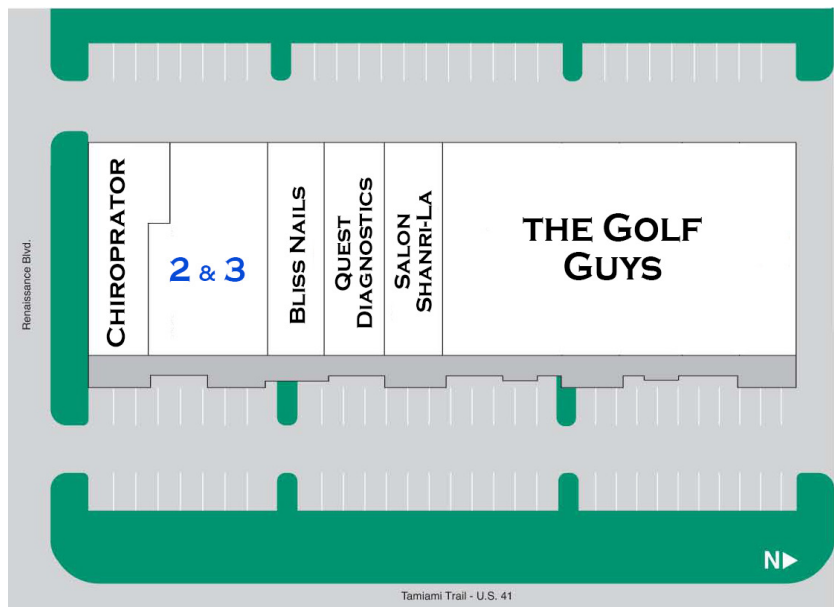

Renaissance Center

3440 Renaissance Boulevard • Bonita Springs, FL 34134 • Unit 2 & 3

Property Highlights

- Excellent frontage on high traffic U.S. 41 (Tamiami Trail)
- Strong growth market
- Strong demographics: High HH Income
- Adjacent to NCH 24 hour emergency building