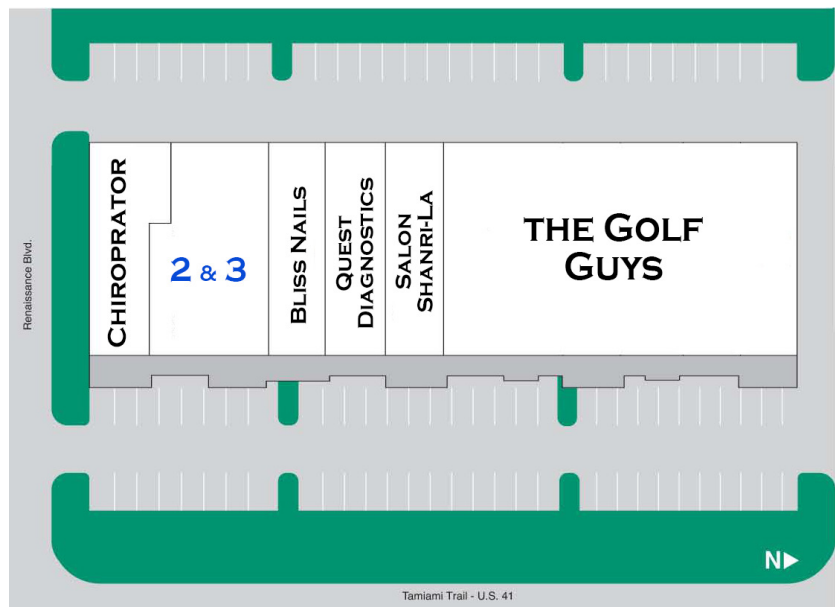

Renaissance Center

3440 Renaissance Boulevard • Bonita Springs, FL 34134 • Unit 2 & 3

Property Highlights

- Excellent frontage on high traffic U.S. 41 (Tamiami Trail)
- Strong growth market
- Strong demographics: High HH Income
- Adjacent to NCH 24 hour emergency building