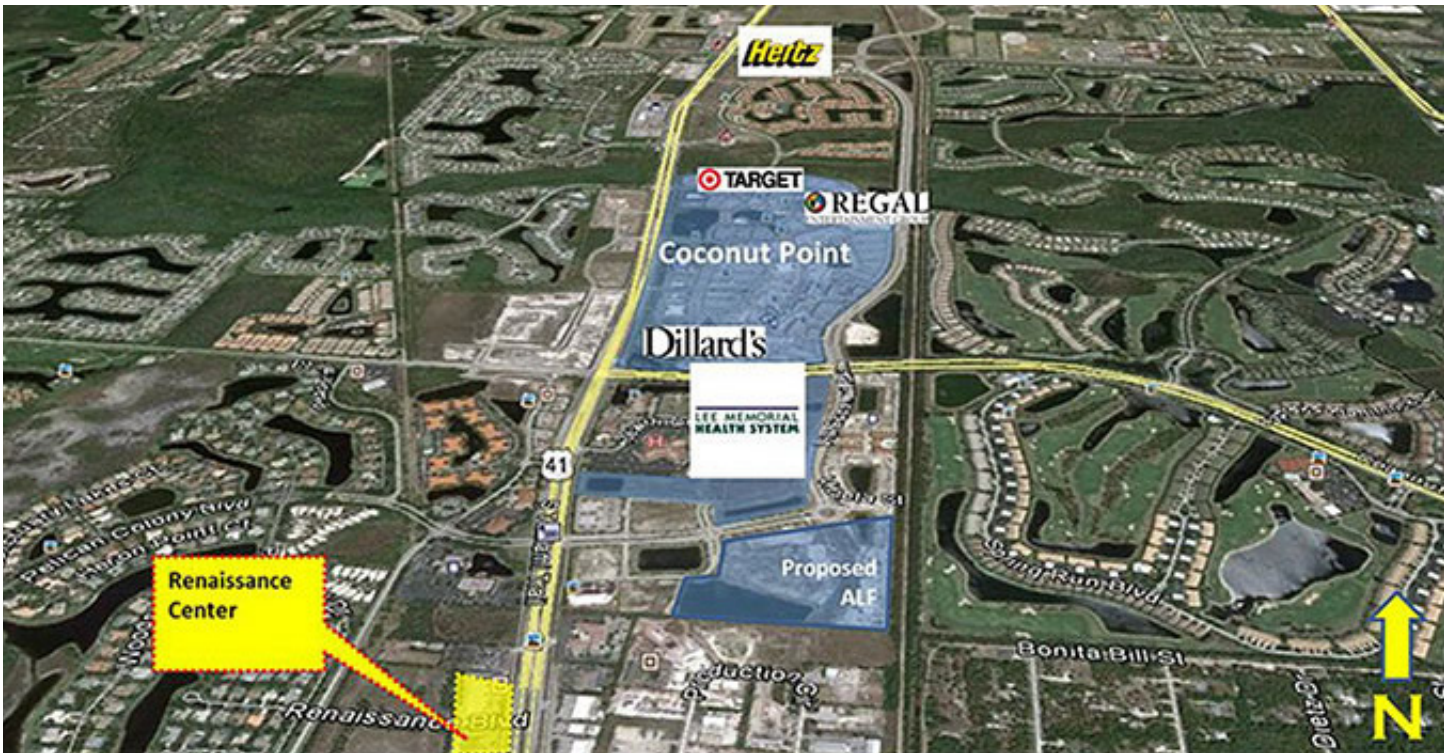

Renaissance Center

For More Information